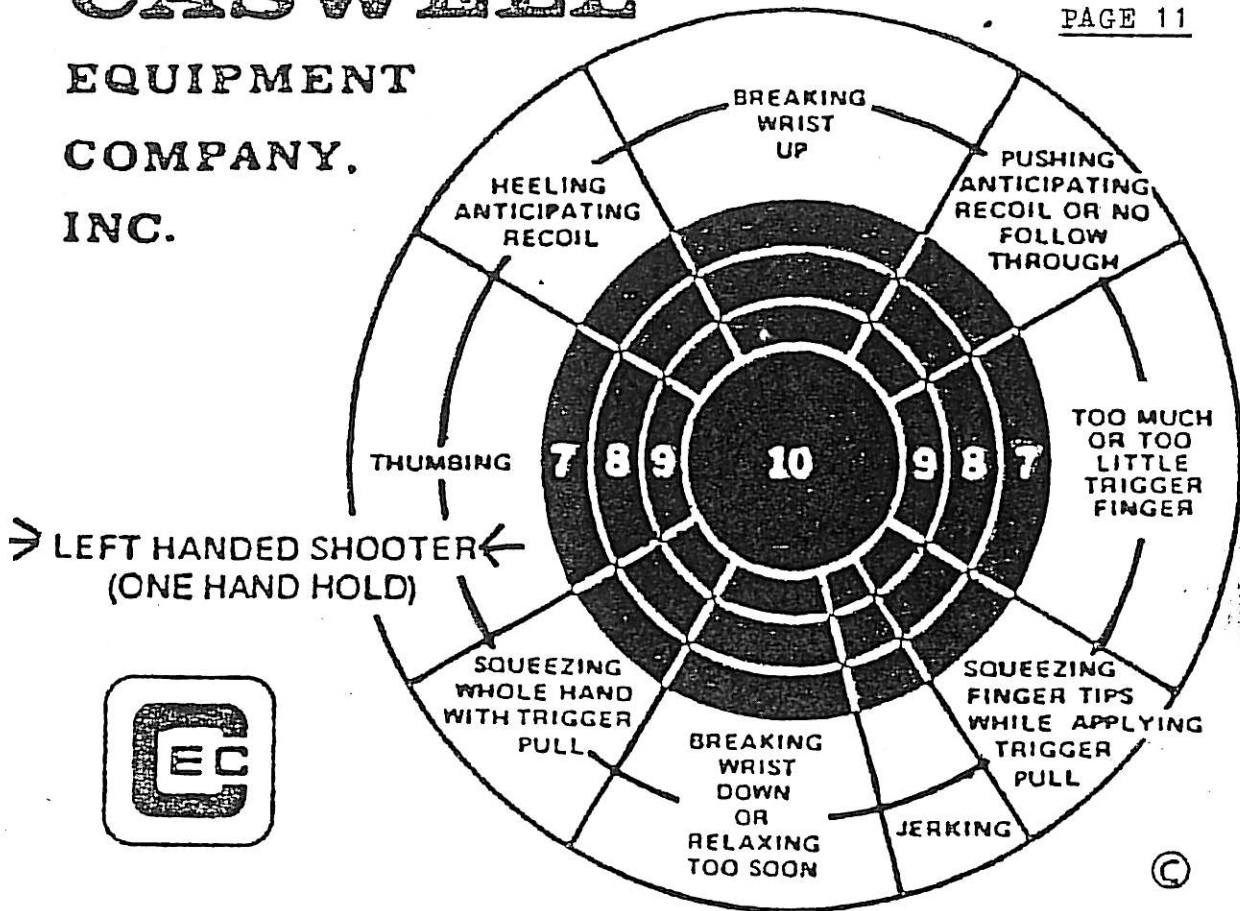

## HANDGUN TARGET ANALYSIS GUIDE

EQUIPMENT  
COMPANY.  
INC.

FULL LINE OF INDOOR AND OUTDOOR SHOOTING RANGE EQUIPMENT