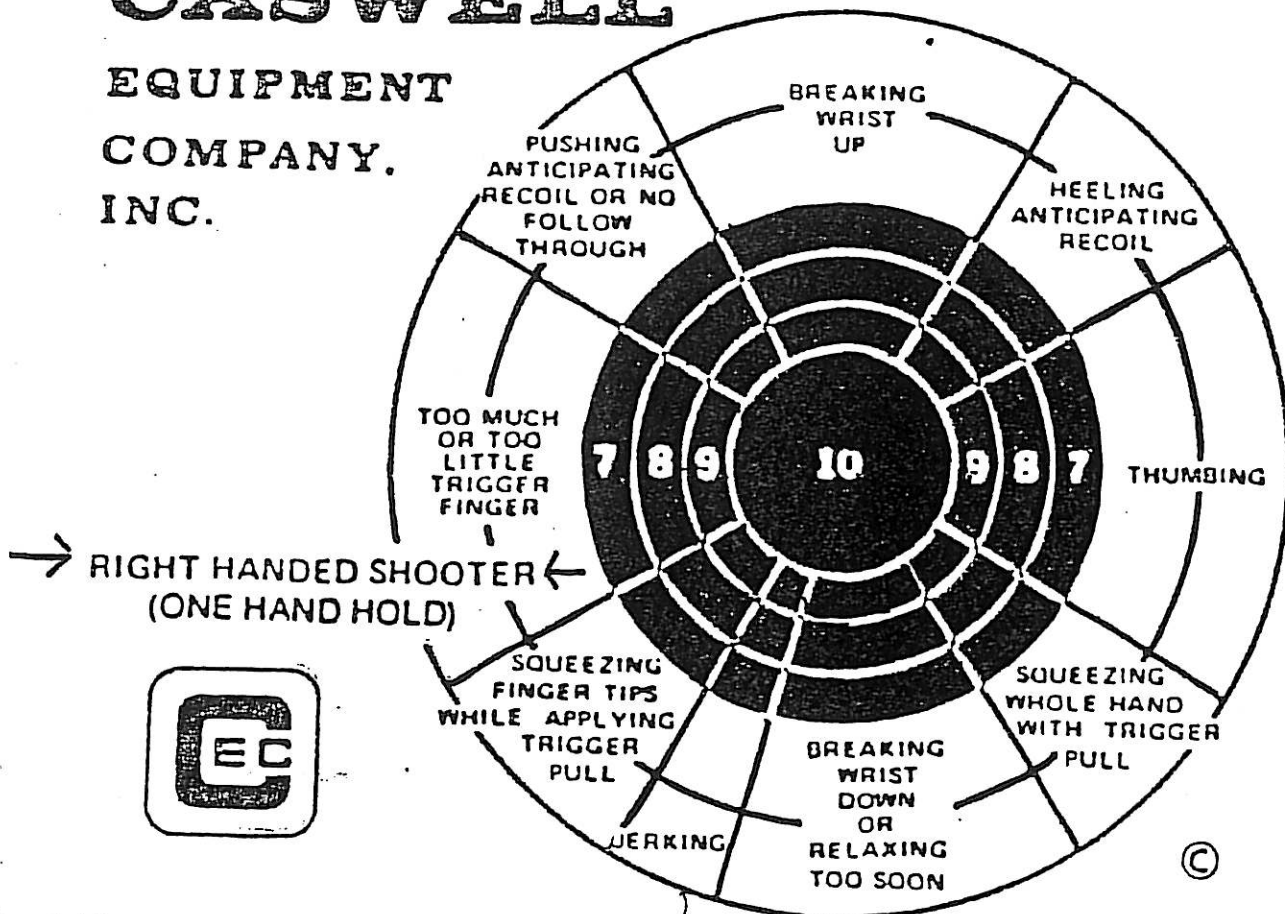

HANDGUN TARGET ANALYSIS GUIDE

EQUIPMENT
COMPANY.
INC.

SHOOTING
RANGES
SINCE
1926